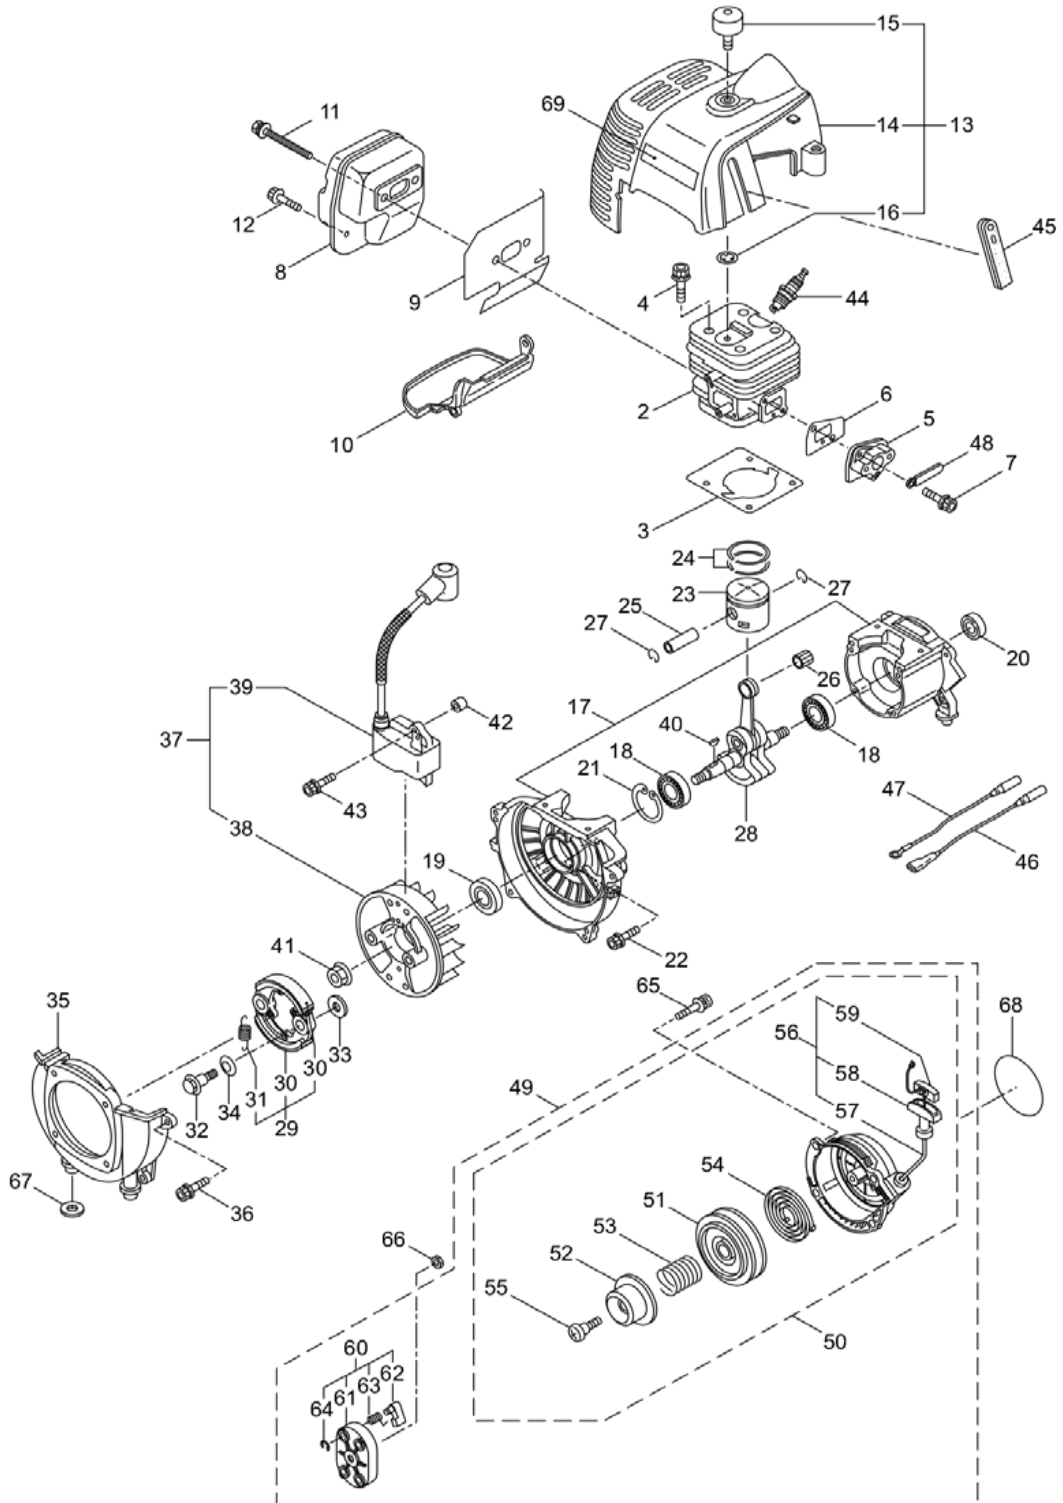

GK5000S
3. ENGINE

Status	Position	Parts Number	Parts Name	Unit Quantity	Set Unit Quantity	Specification	Remarks	Maker code
	1	875564		1			CE500/09	
	2	288125	CYLINDER COMP	1		CE500 カセット		
	3	288171	GASKET	1		50CC/T1.0		
	4	261246	CAP SCREW	4	5	M5X25	M5x25	
	5	285778	INSURATOR	1			New gasket required	
	6	285779	GASKET	1				
	7	265924	CAP SCREW	2	5	M5X25WSW+オ	M5x25	
	8	288276	MAFFLER COMP	1		CE500		
	9	285783	GASKET	1				
	10	285784	UNDER COVER	1		クハ		
	11	266713	CAP SCREW	2		M5X607ランジ	M5x60	
	12	283315	CAP SCREW	1		M5X12W-12	M5x12W-12	
	13	286891	TOP COVER	1			Incl.14-16	
	14	285786	TOP COVER	1		アハ		
	15	285843	KNOB BOLT	1				
	16	286362	WASHER	1	5	M6	M6	
	17	288200	CRANKCASE	1				
	18	262658	BEARING 6202 C3	2		6202C3**	#6202C3	
	19	246472	OIL SEAL	1		TB2 15 35 7		
	20	246471	OIL SEAL	1		TB 15 25 7		
	21	012380	SNAP RING	1		アヲヨウ35	#35	
	22	261612	CAP SCREW	4		M5X30	M5x30	
	23	246091	PISTON	1				
	24	282941	PISTON RING	2		NE500	(2)Required	
	25	262749	PISTON PIN	1		7.5X11X33.5		
	26	262659	NEEDLEBEARING KTV111414EGX01B2	1		KTV111414EG01B2	KTV111414EG01B2	
	27	262479	CLIP PISTON	2				
	28	285797	SHAFT COMPLETE	1		CE420		
	29	286905	CLUTCH ASSY	1			Incl.30,31	
	30	286906	CLUTCH SHOE	2			(2)Required	
	31	286907	SPRING CLUTCH	1				
	32	246377	CLUTCH BOLT	2		M8X1.25 アカメツク	M8x1.25	
	33	262683	WASHER	2	5	8X22XT1.2	8x22xt1.2	
	34	262682	WAVE WASHER	2	5			
	35	282285	FAN COVER	1		NE420		
	36	261250	CAP SCREW	4	5	M5X20	M5x20	
	37	246097	MAGNET ASSY	1			Incl.38,39	
	38	246074	ROTOR	1				
	39	279547	IGNITION COIL ASSY	1		CDI CE500		
	40	261076	WOODRUFF KEY 3X10	1	5	Aシロ 3X10	3x10	
	41	262731	NUT	1		M10X17XT8サマ721	M10	
	42	280381	SPACER	2	5			
	43	261256	BOLT	2	5	M4X25	M4x25	
	44	288264	SPARK PLUG	1		NGK BPMR8Y	BPMR8Y	
	45	286988	GROMMET	1				
	46	283735	WIRE COIL	1		155BヒラHCBH		
	47	284541	LEAD	1		135BM4HCBH		
	48	264588	CLAMP	1	5			
	49	285809	RECOIL STARTER ASSY	1			Incl.50-64	
	50	285810	RECOIL STARTER ASSY	1		CE420ダマシバ	Incl.51-59	
	51	286291	REEL	1		A54108100500		
	52	286292	CAM PLATE	1		A54308110100		
	53	286293	CAMPER SPRING	1		A52408110000		
	54	280995	SPIRAL SPRING	1				
	55	286295	SET SCREW	1		A607116A0010		
	56	286296	STARTER ROPE ASSY	1		A201267R0300	Incl.57-59	
	57	286297	STARTER ROPE	1		3.8X1000	3.8x1000	
	58	262633	STARTER KNOB	1		クハ		
	59	262981	CAP	1		クハ		
	60	285679	STARTER PULLEY ASSY	1			Incl.61-64	
	61	285680	STARTER PULLEY	1