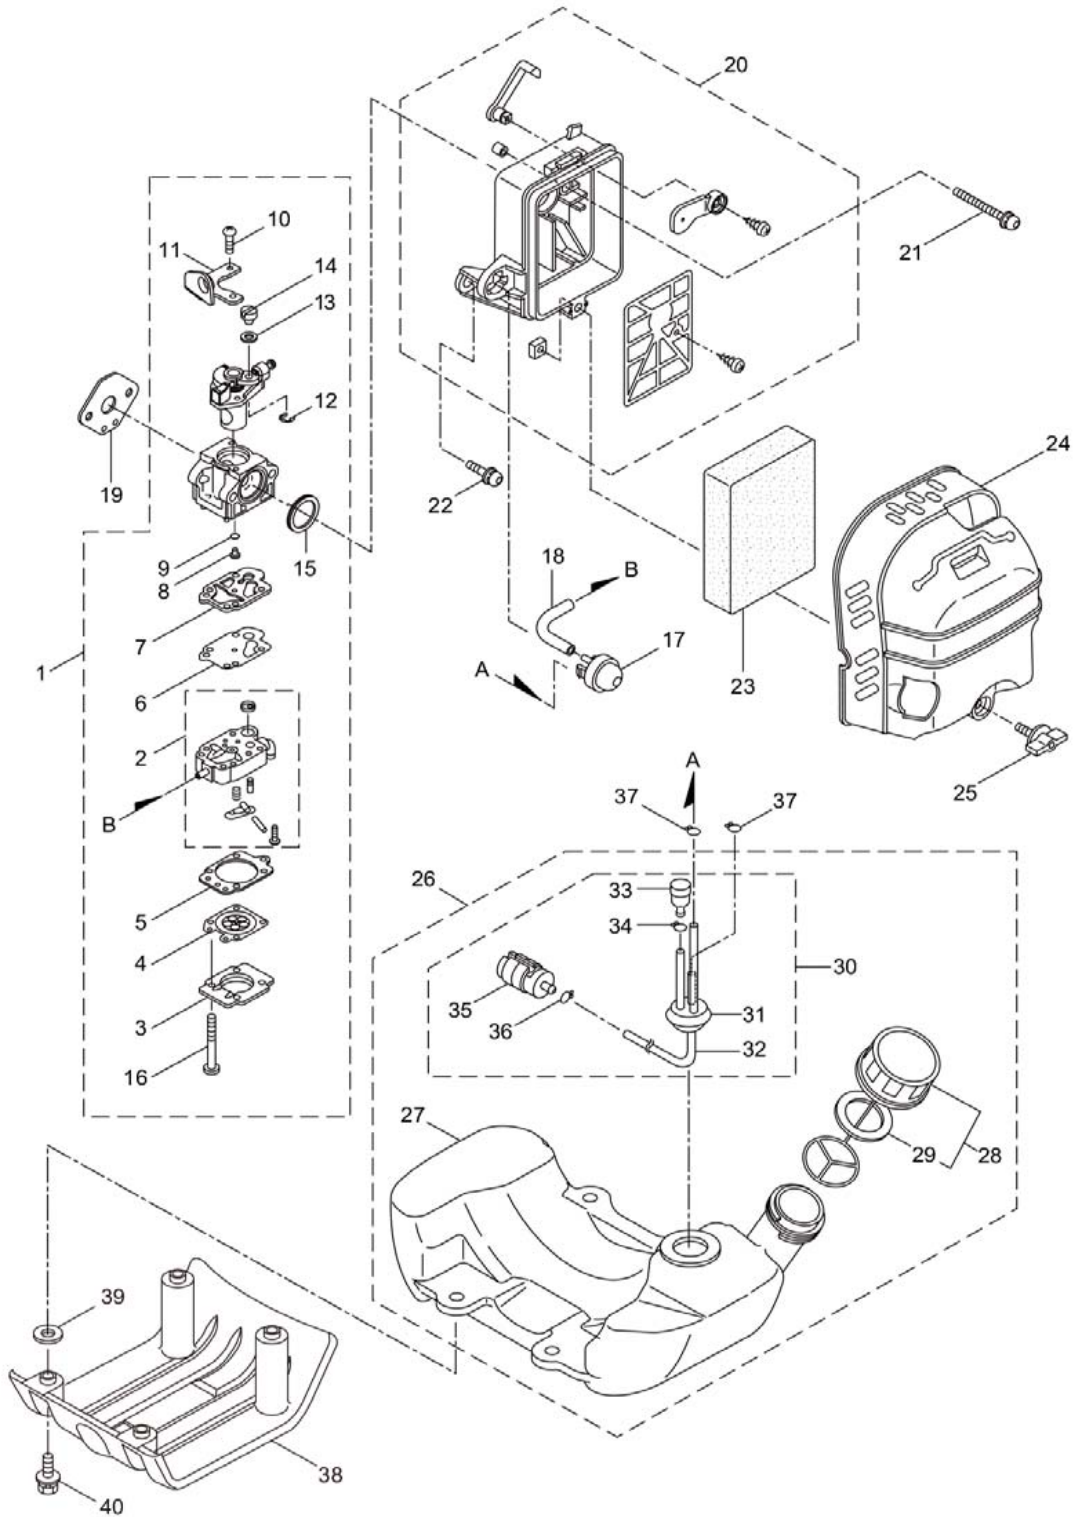

GK5000S
4. CARBURETOR, FUEL TANK

Status	Position	Parts Number	Parts Name	Unit Quantity	Set Unit Quantity	Specification	Remarks	Maker code
	1	289479	CARBURETOR ASSY	1		WYK	Incl.2-16	
	2	283124	CARBURETOR BODY	1		WB5-7437		
	3	263726	COVER PLATE	1		WB21-158		
	4	283905	DIAPHRAGM METERRING	1		WB95-614		
	5	263727	GASKET	1		WB92-192		
	6	262994	DIAPHRAGM	1		WB95-99		
	7	282576	GASKET	1		WB92-415		
	8	246486	JET	1		WB112-3070-495L		
	9	261871	O-RING	1		WB16-104		
	10	261875	SCREW	2		WB96-323		
	11	264677	BRACKET	1		WB167-143		
	12	261876	RING	1		WB16-71		
	13	264678	WASHER	1	5	WB136-221		
	14	261658	SWIVEL	1		WB52-34		
	15	261657	PACKING	1		WB16-171		
	16	263737	SCREW	4		WB96-325		
	17	282299	PRIMER	1				
	18	282512	PIPE	1				
	19	282301	GASKET	1				
	20	246612	CASE A ASSY	1		42/50ヨウリークコウ1		
	21	261814	CAP SCREW	2	5	M5X50WSWホ	M5x50	
	22	264807	CAP SCREW	1	5	M5X16WSWホ	M5x16	
	23	282306	ELEMENT	1				
	24	287418	CLEANER COVER	1		クワ CE420ヨウマークナシ		
	25	279350	KNOB	1				
	26	286893	TANK ASSY	1		A40B88C180D97	Incl.27-36	
	27	286067	TANK	1				
	28	275306	FUEL TANK CAP ASSY	1			Incl.29	
	29	274875	PACKING	1		KRYNAC4975F		
	30	286794	FUEL PIPE ASSY	1			Incl.31-36	
	31	268065	GROMMET	1		37ナ		
	32	262649	FUEL PIPE	1		3X5X180L(クワ)		
	33	261590	BREATHER SUB ASSY	1				
	34	261117	CLIP	1				
	35	247107	FUEL FILTER ASSY	1				
	36	261117	CLIP	1				
	37	261117	CLIP	2				
	38	285819	STAND	1		クワ		
	39	285735	RUBBER PACKING	4	5	17X8X2		
	40	281714	CAP SCREW	4		M5X20WSW-12	M5x20